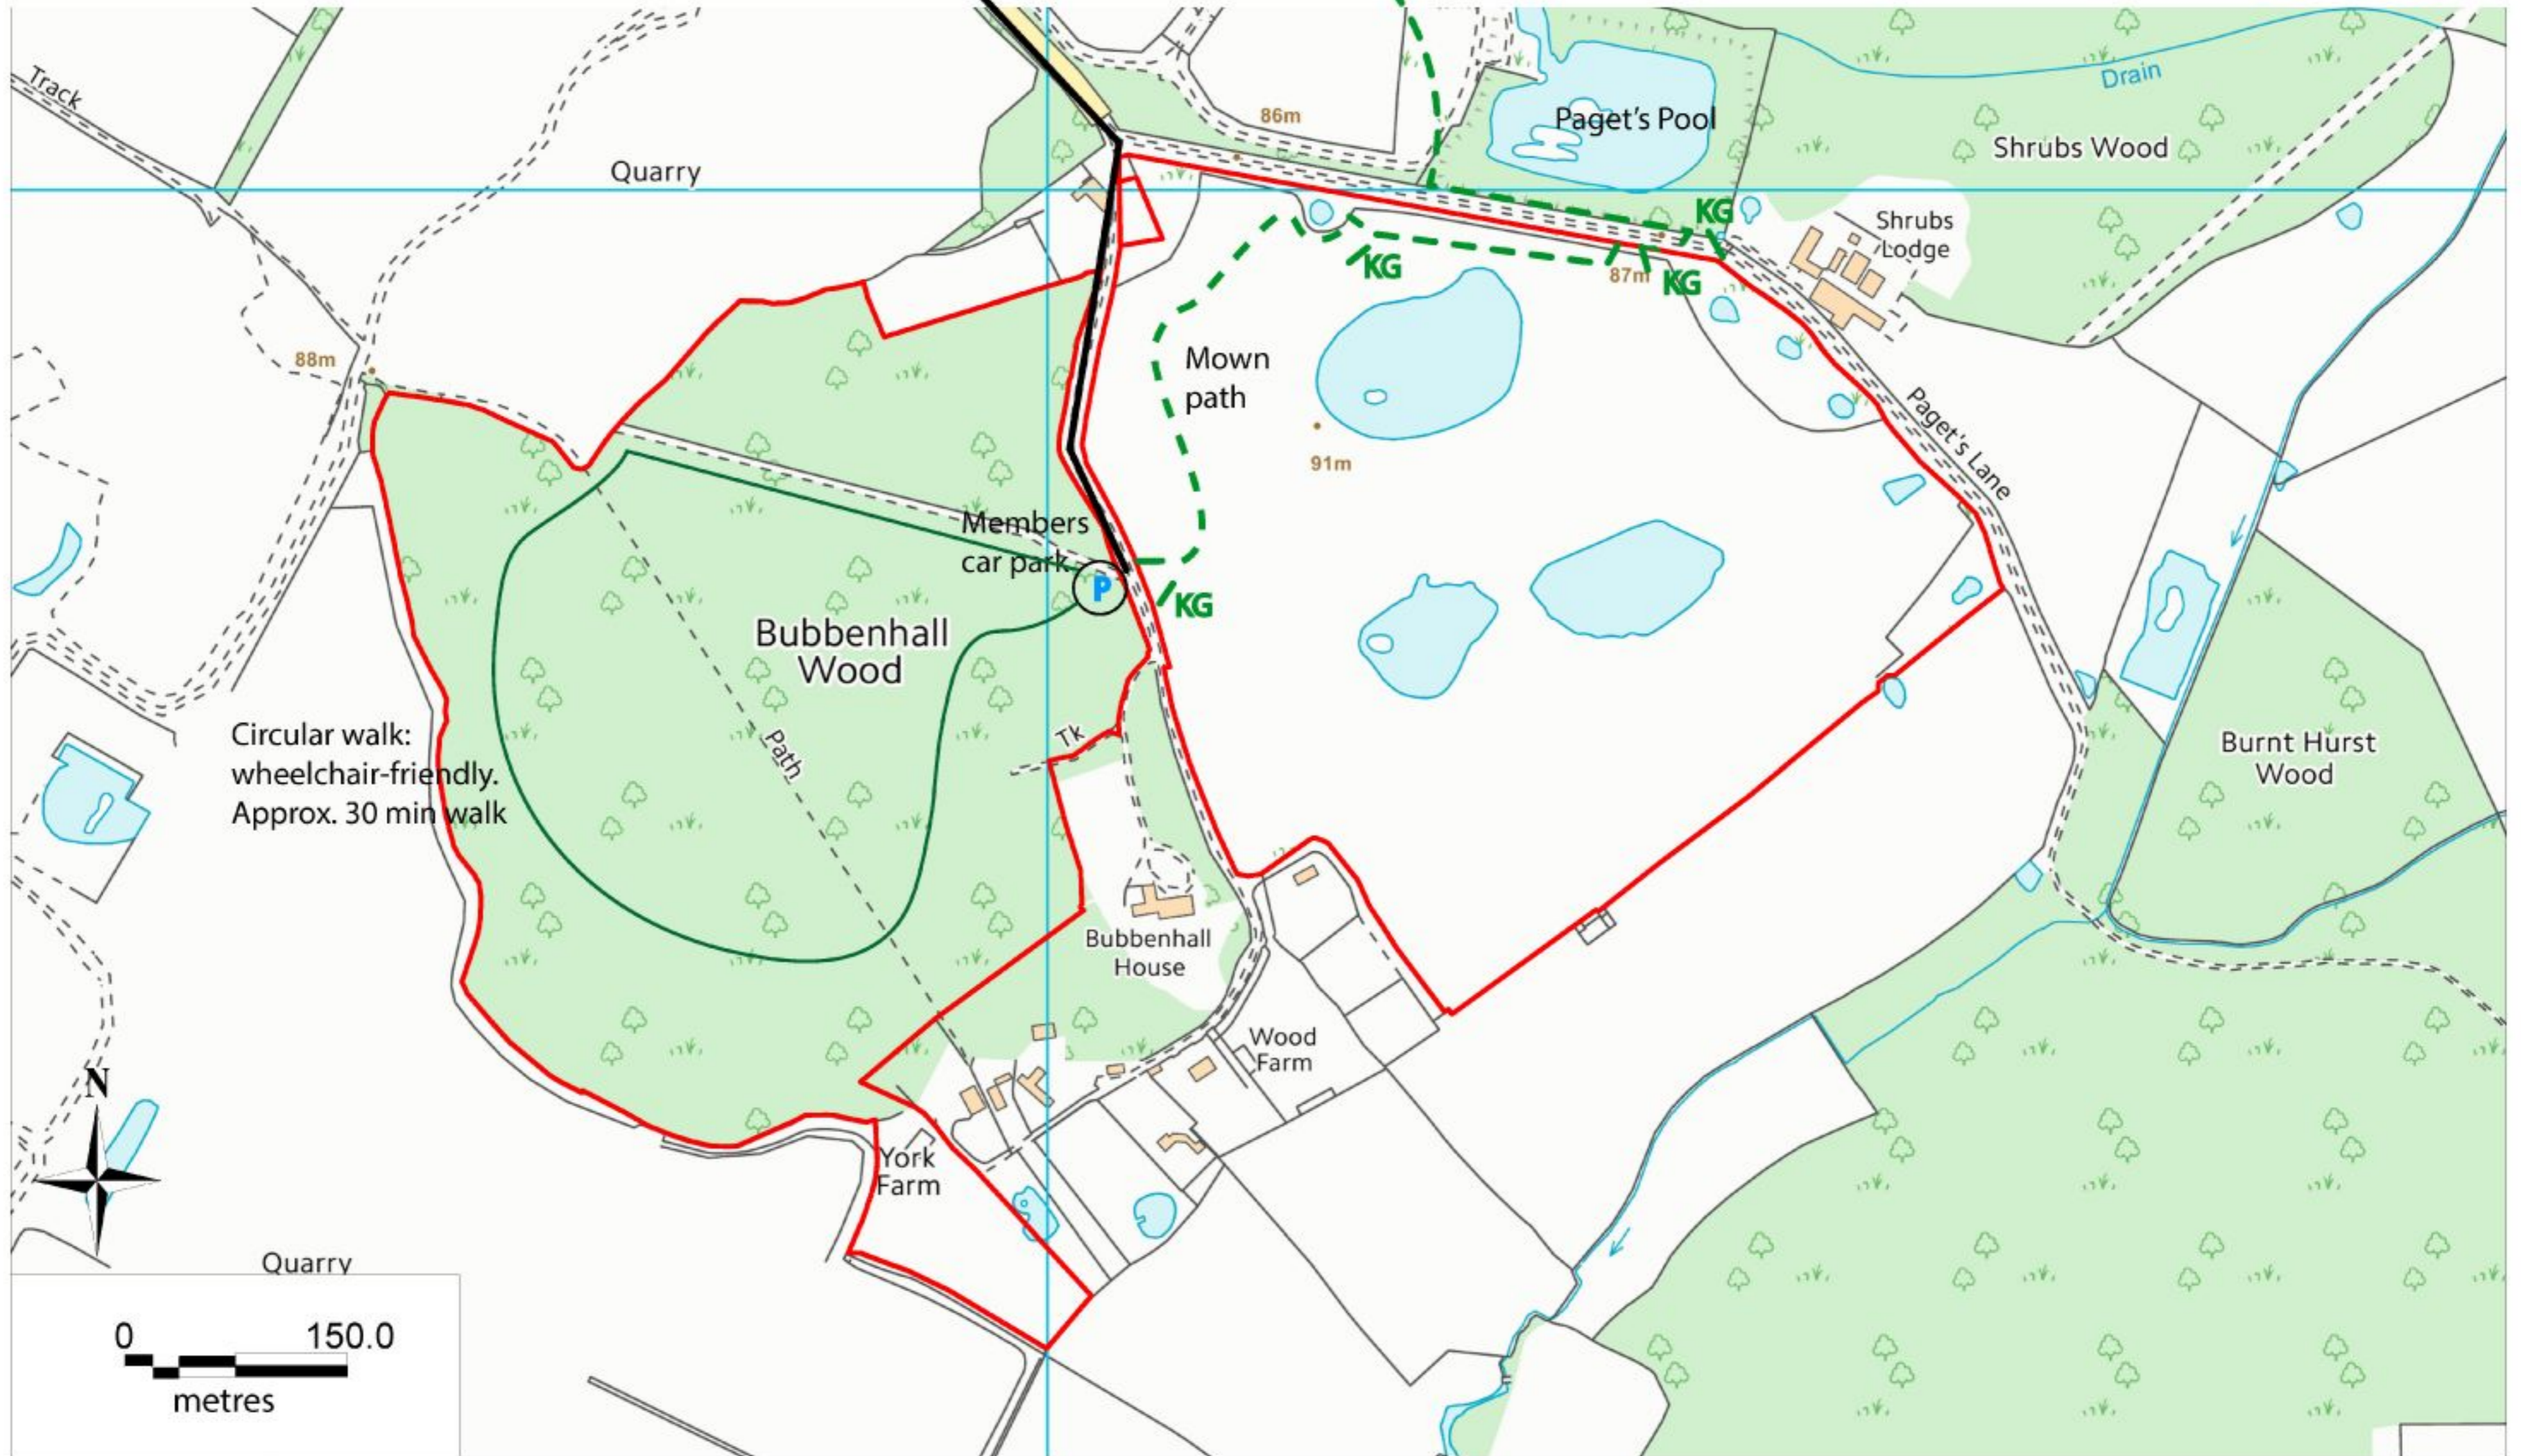

Access from Ryton Pools Country Park.
Car parking £3. Walk approx 1 mile

Vehicle access: Off A445,
onto Paget's Lane

Bubbenhall Wood & Meadow
Grid reference: SP3712071607
OS Map sheet reference: SP3771
National Grid number: 1061

Date created: 12/07/2016

Reproduced from the Ordnance Survey mapping with the permission of the Controller of Her Majesty's Stationery Office.

© Crown copyright. Unauthorised reproduction infringes Crown copyright and may lead to prosecution or civil proceedings.

Licence No. 100018285

-  Pedestrian access path
-  Vehicle access by road
-  Kissing gate
-  Gate
-  Reserve boundary