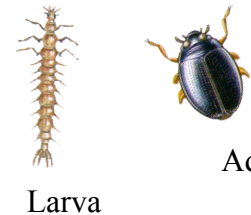

MOSQUITO LARVA

WATER SCORPION

WATER STICK INSECT

Larva

GREAT DIVING BEETLE

Adult

Adult

SCREECH BEETLE

Larva

FRESHWATER SHRIMP

FRESHWATER HOG-LOUSE

CADDISFLY LARVA IN CASE

COMMON POND SKATER

GREATER WATER BOATMAN

LESSER WATER BOATMAN

WHIRLIGIG BEETLE

Adult

Larva

# Pond Life Identification Chart

MALE IN BREEDING COLOURS

NEWT

FEMALE

YOUNG NEWT

FROG

TADPOLE

WATER FLEA