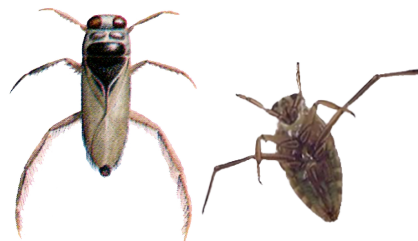

# Pond Life Identification Chart

LEECH

FLATWORM

MAYFLY NYMPH

DAMSELFLY NYMPH

DRAGONFLY NYMPHS

PHANTOM MIDGE LARVA

MIDGE LARVAE

MOSQUITO LARVA

WATER SCORPION

WATER STICK INSECT

Larva

GREAT DIVING BEETLE

Adult

Adult

SCREECH BEETLE

Larva

FRESHWATER SHRIMP

FRESHWATER HOG-LOUSE

CADDISFLY LARVA IN CASE

COMMON POND SKATER

GREATER WATER BOATMAN

LESSER WATER BOATMAN

WHIRLIGIG BEETLE

Adult

Larva