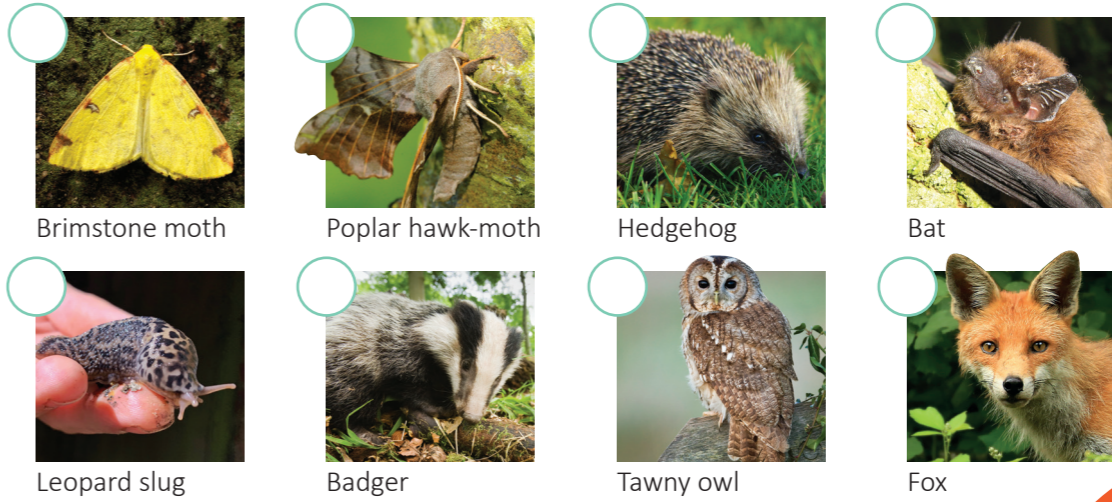

Use this checklist to keep track of who you see!

Submit your counts at www.warwickshirewildlifetrust.org.uk/CC-submit-your-results

Birds

Amphibians

Insects

Nocturnal creatures

What else can you see?

Use this space to note down any other creatures that you see or hear, or draw a picture of your favourite!