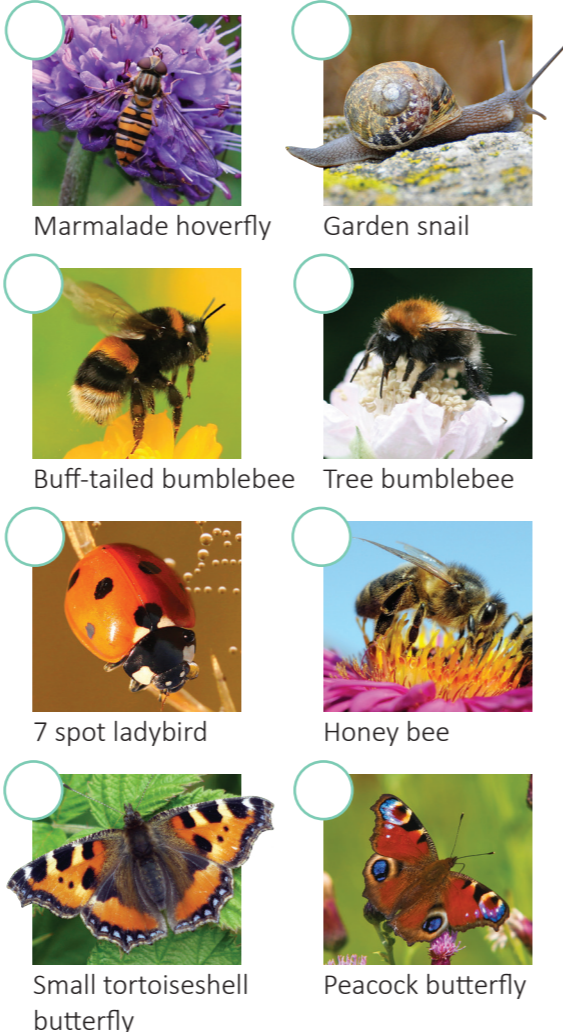

Use this checklist to keep track of who you see!

Submit your counts at www.warwickshirewildlifetrust.org.uk/CC-submit-your-results

Birds

Amphibians

Insects

Nocturnal creatures

What else can you see?

Use this space to note down any other creatures that you see or hear, or draw a picture of your favourite!