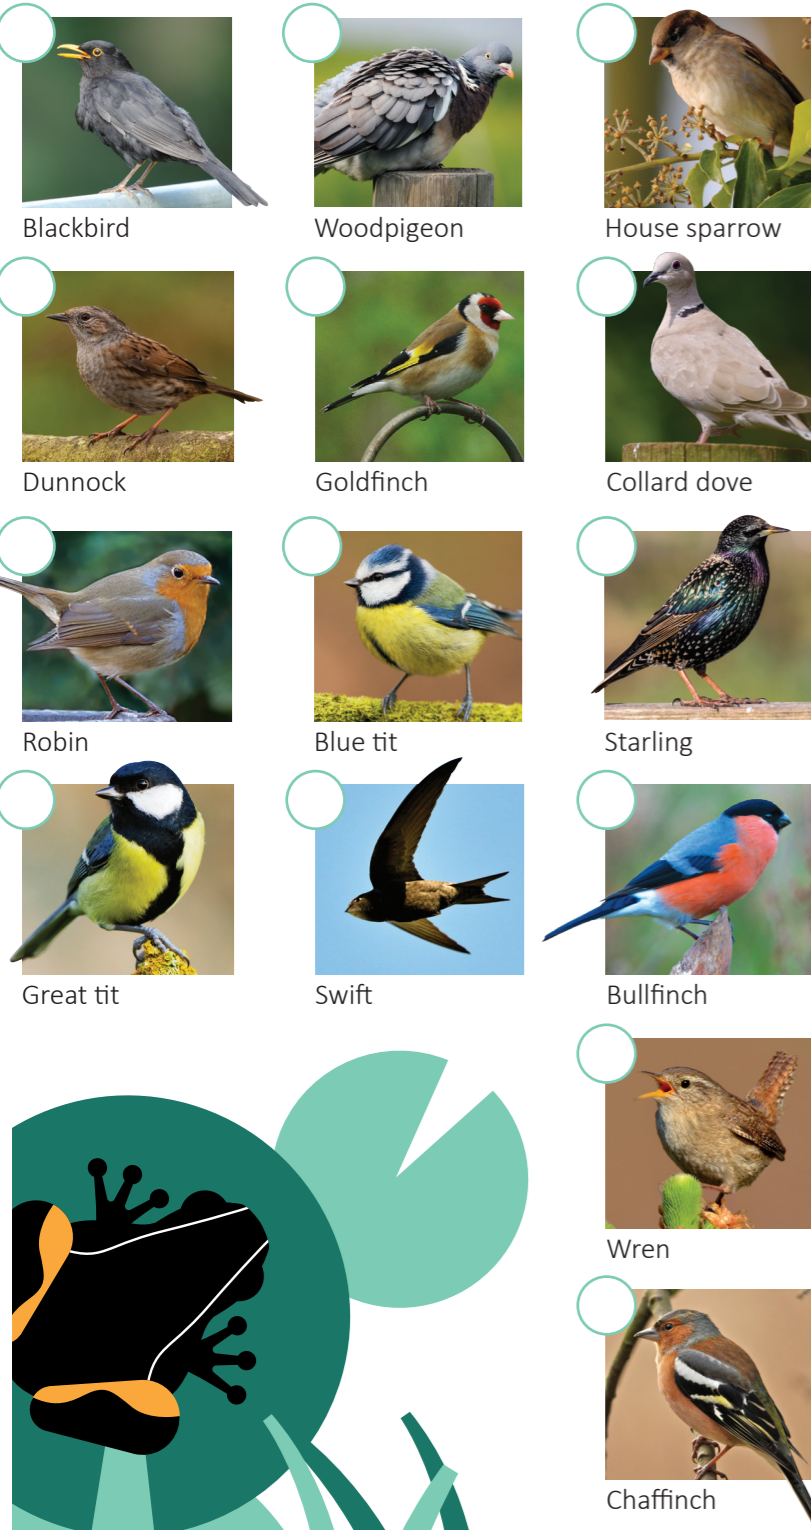

Use this checklist to keep track of who you see!

Submit your counts at www.warwickshirewildlifetrust.org.uk/CC-submit-your-results

Birds

Amphibians

Insects

Nocturnal creatures

What else can you see?

Use this space to note down any other creatures that you see or hear, or draw a picture of your favourite!